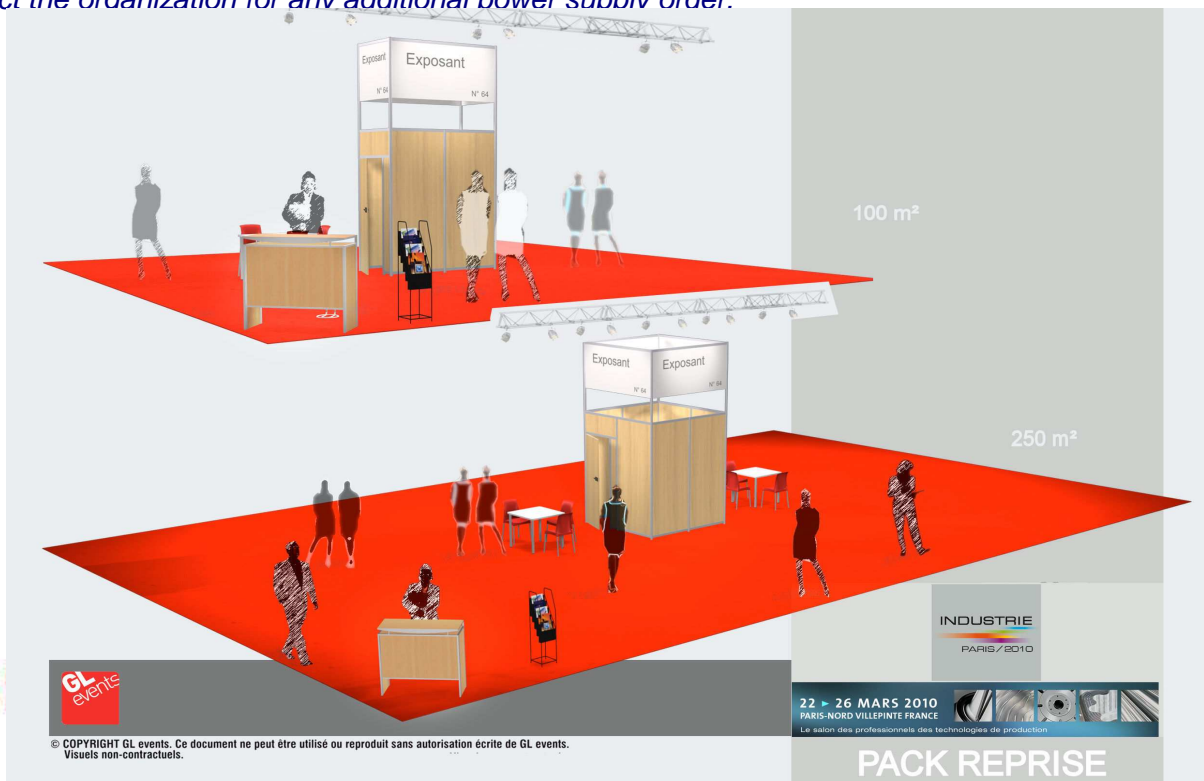

250 sq.m stand package

€ 54 900 excl tax

- Red carpeting
- 4 sq m of storage area
- Name signs
- 7 rails of 2 spots
- 1 lighting rack of 10 m with 10 spotlights
- 2 sets 1 table 3 chairs
- 1 document display case
- 1 desk + 1 stool
- 2 garbages
- Wall partitions on demand
- Electrical power supply = 125 KW *
- Compressed air = 100 m³
- 5 parking spaces

300 sq.m maximum: € 199 excl tax / additional sq.m

*The connection to the electrical box is at the client's expense.
Contact the organization for any additional power supply order.